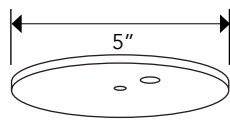

Notes

1. 18" standard length, consult factory for other
2. 5ft standard cable length
3. Available in downlight only.
4. EM available in external remote location.

RFL6-CY-8

VERSATRIM CYLINDER

DIMENSIONS

LED HEIGHT INSIDE CYLINDER

MOUNTING

CABLE HUNG DIMENSION

Cable Hung Canopy

STEM MOUNT DIMENSION

Stem Mount Canopy

3/64" Galvanized Cable Fuse Cut with Die Cast #1 Stop
Available in 24", 36", 50", 72", 100", 120", & 150" Lengths
7x7 Cable - MAX LOAD 270 lbs