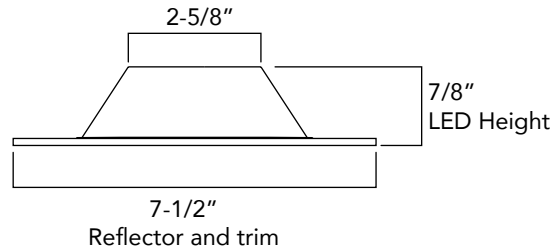

Notes

1. 18" standard length, consult factory for other
2. 5ft standard cable length
3. Available in downlight only.
4. EM available in external remote location.

RFL6-CY-8

VERSATRIM CYLINDER

DIMENSIONS

LED HEIGHT INSIDE CYLINDER

MOUNTING

CABLE HUNG DIMENSION

Cable Hung Canopy

STEM MOUNT DIMENSION

Stem Mount Canopy

3/64" Galvanized Cable Fuse Cut with Die Cast #1 Stop
Available in 24", 36", 50", 72", 100", 120", & 150" Lengths
7x7 Cable - MAX LOAD 270 lbs