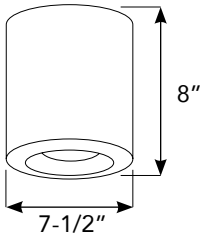

LABELS / COMPLIANCE

CSA classified
 CSA classified for damp locations

ORDERING INFO

SERIES	DIAMETER	SHAPE	LENGTH	WATT/LUMENS	COLOR TEMPERATURE	DIMMING	FINISH
RFL	6 - 6"	CY - Cylinder	8 - 8" MTO - Made to order	8L - 12W/ 800lm (120V) 11L - 17W/ 1100lm (120/277V)	30K - 3000K	Black - TRIAC/ELV (120V) 018 - 0-10V (800lm, 120-277V) 011 - 0-10V (1100lm, 120-277V)	BL - Black WH - White SL - Silver MTO - Made to order

BAFFLE OR REFLECTOR		TRIM	CONFIGURATION	MOUNTING	OPTION
BLW - White	RLCH - Chrome	TLW - White	UL - Up Light	PH ^{1,3} - Pendant Hung	EM ⁴ - Emergency Battery
BLSN - Satin Nickel	RLSN - Satin Nickel	TLSN - Satin Nickel	DL - Down Light	SC ² - Single Cable	
BLC - Copper	RLC - Copper	TLC - Copper		DC - Double Cable	
BLB - Black	RLB - Black	TLB - Black		TC - Triple Cable	
BLBZ - Bronze	RLBZ - Bronze	TLBZ - Bronze		SM ³ - Surface Mount	
	RLH - Haze	TLH - Haze		WM - Wall Mount	
	RLW - White				

Notes

1. 18" standard length, consult factory for other
2. 5ft standard cable length
3. Available in downlight only.
4. EM available in external remote location.

RFL6-CY-8

VERSATRIM CYLINDER

DIMENSIONS

LED HEIGHT INSIDE CYLINDER

MOUNTING

CABLE HUNG DIMENSION

Cable Hung Canopy

STEM MOUNT DIMENSION

Stem Mount Canopy

3/64" Galvanized Cable Fuse Cut with Die Cast #1 Stop
Available in 24", 36", 50", 72", 100", 120", & 150" Lengths
7x7 Cable - MAX LOAD 270 lbs