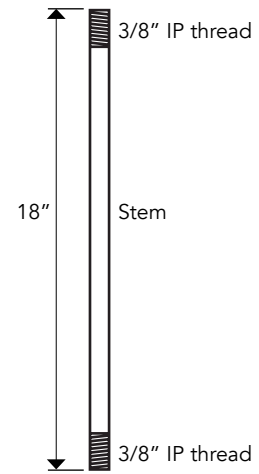

Notes

1. 18" standard length, consult factory for other
2. 5ft standard cable length
3. Available in downlight only.
4. EM available in external remote location.

RFL6-CY-8

VERSATRIM CYLINDER

DIMENSIONS

LED HEIGHT INSIDE CYLINDER

MOUNTING

CABLE HUNG DIMENSION

Cable Hung Canopy

STEM MOUNT DIMENSION

Stem Mount Canopy

3/64" Galvanized Cable Fuse Cut with Die Cast #1 Stop
Available in 24", 36", 50", 72", 100", 120", & 150" Lengths
7x7 Cable - MAX LOAD 270 lbs