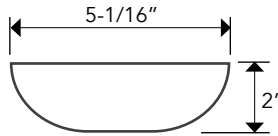

Notes

1. 18" standard length, consult factory for other
2. 5ft standard cable length
3. Available in downlight only.
4. EM available in external remote location.

RFL6-CY-8

VERSATRIM CYLINDER

DIMENSIONS

LED HEIGHT INSIDE CYLINDER

MOUNTING

CABLE HUNG DIMENSION

Cable Hung Canopy

STEM MOUNT DIMENSION

Stem Mount Canopy

3/64" Galvanized Cable Fuse Cut with Die Cast #1 Stop
Available in 24", 36", 50", 72", 100", 120", & 150" Lengths
7x7 Cable - MAX LOAD 270 lbs