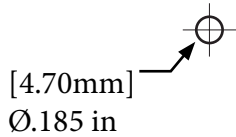

RFL6-CY-8

VERSATRIM CYLINDER

DIMENSIONS

LED HEIGHT INSIDE CYLINDER

MOUNTING

CABLE HUNG DIMENSION

STEM MOUNT DIMENSION

3/64" Galvanized Cable Fuse Cut with Die Cast #1 Stop
Available in 24", 36", 50", 72", 100", 120", & 150" Lengths
7x7 Cable - MAX LOAD 270 lbs